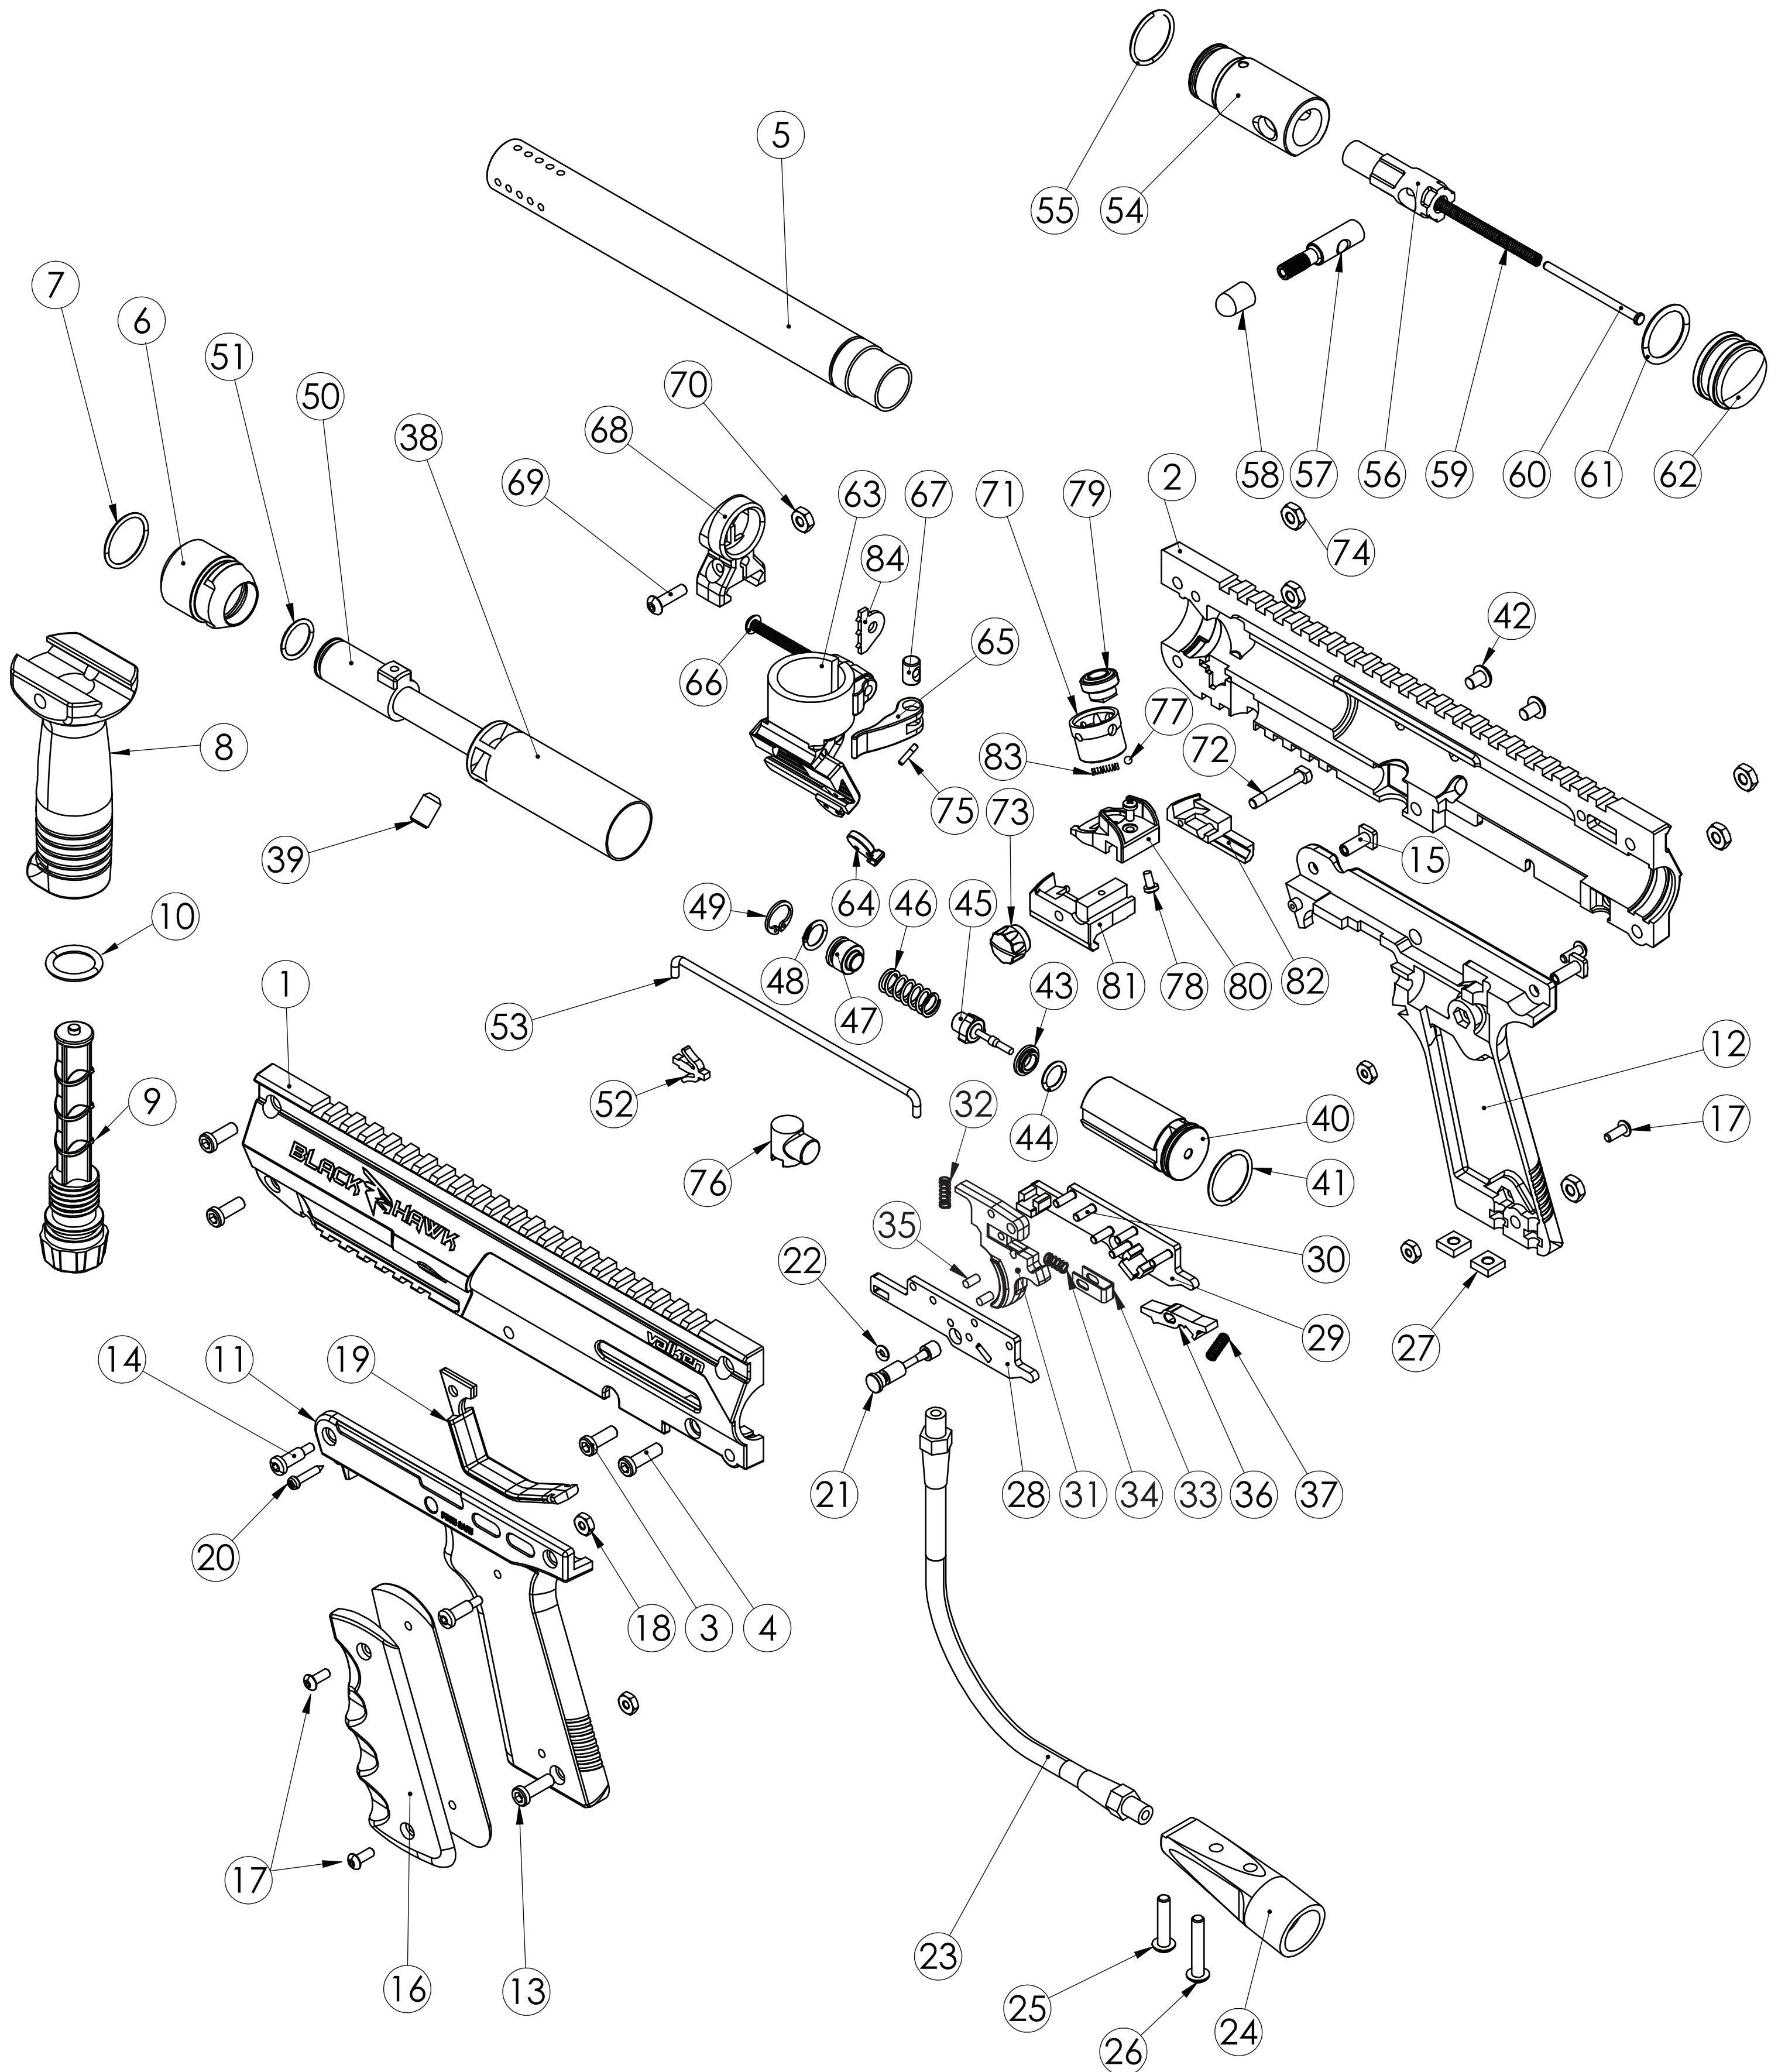

BLACKHAWK parts

youtube.com/valkenvideo

Part Assembly		
31-35	30417	Trigger Assembly
38-41, 43-49	30424	Valve Assembly
63-67, 75	24027	Feedneck Assembly
71-73, 77-83	24102	Rear Sight Assembly

www.valken.com